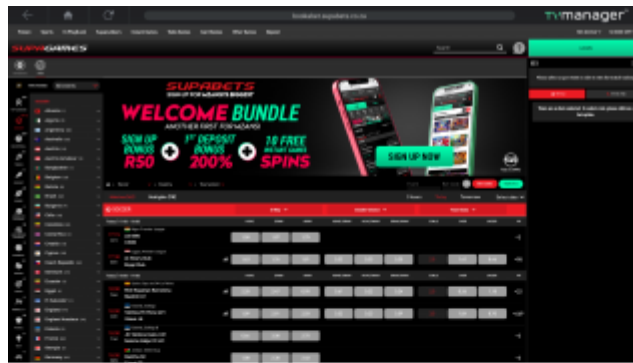

Kiosk Mode

TV Manager set-top boxes can also be used as a point-of-sale or as a tool to allow customers access to the organisation's website. A ticket printer can be connected directly to the set-top box to allow cashiers to use the decoders as personal computers. A link to the cashier interface can then be displayed that allows cashiers to work with the system and place bets without the hassle of having to buy a separate computer for each cashier.

Additional websites and their links can be whitelisted to allow users more individual access to not only the main link but extra pages.

The set-top box can also be used as a customer terminal that allows quick and easy placement of bookabet tickets. All that is needed is a bookabet website link of the organisation, and the work is done. Connect a mouse and a keyboard if needed, and the customers can use the decoders as terminals for generating bookabet codes.

From: <https://wiki.advbet.com/> - **Aardvark Technologies Wiki**

Permanent link: <https://wiki.advbet.com/tv-manager/features?rev=1682352738>

Last update: **2023/04/24 16:12**