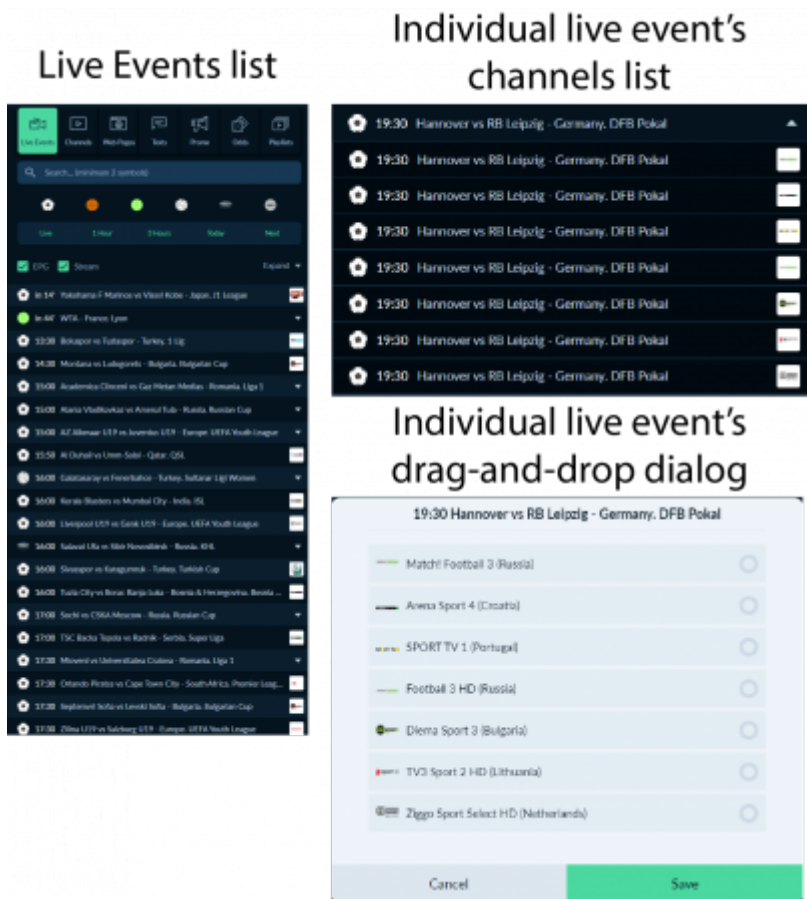

One of the main and best-utilized features of TV Manager is live sports. There are more than 150 live channels to choose the live sports events from. TV Manager features an easy-to-use interface where each user can choose which matches or sporting events he or she wants to view.