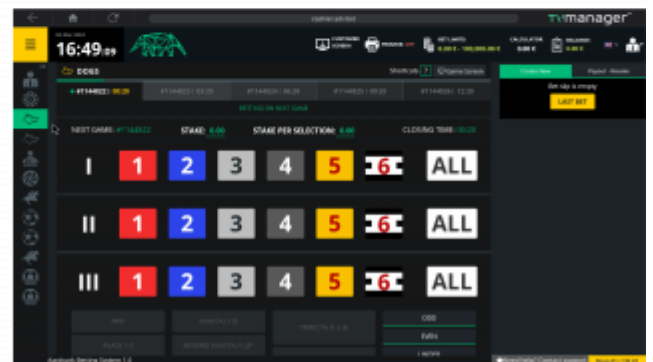

Kiosk Mode

TV Manager set-top boxes can also be used as a point-of-sale or as a tool to allow customers access to the organisation's website. A ticket printer can be connected directly to the set-top box to allow cashiers to use the decoders as personal computers. A link to the cashier interface can then be displayed that allows cashiers to work with the system and place bets without the hassle of having to buy a separate computer for each cashier.

Additional websites and their links can be whitelisted to allow users more individual access to not only the main link but extra pages.

The set-top box can also be used as a customer terminal that allows quick and easy placement of bookabet tickets. All that is needed is a bookabet website link of the organisation, and the work is done. Connect a mouse and a keyboard if needed, and the customers can use the decoders as terminals for generating bookabet codes.

From: <https://wiki.advbet.com/> - **Aardvark Technologies Wiki**

Permanent link: <https://wiki.advbet.com/tv-manager/features?rev=1682352738>

Last update: **2023/04/24 16:12**