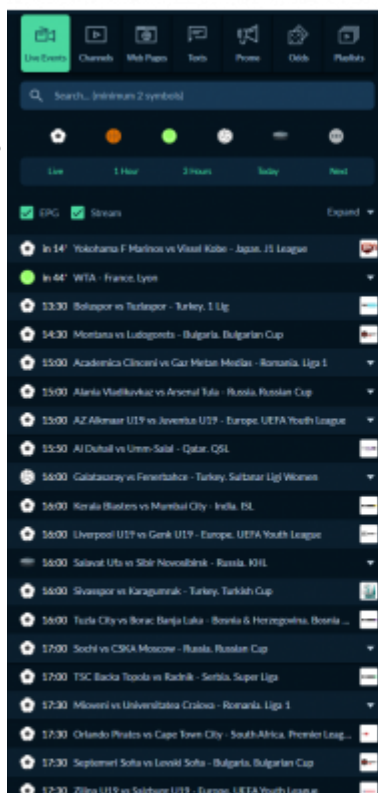

TV Manager Features (In Progress)

Overview

TV Manager is a comprehensive live sport and betting screens platform, specifically tailored to sports betting markets. It is an easy-to-use drag-and-drop media system that allows users to create and manage betting pages, view live sports, engage customers with promos, organize playlists, and much more.

The entire TV Manager system is based on a drag-and-drop method of management, i.e. all the user needs to do to see the content is to drag the desired content and drop it on the group of TV Manager set-top-boxes.

Live Sports

One of the main and best-utilized features of TV Manager is live sports. There are more than 150 live channels to choose the live sports events from. TV Manager features an easy-to-use interface where each user can choose which matches or sporting events he or she wants to view.

Live Events list