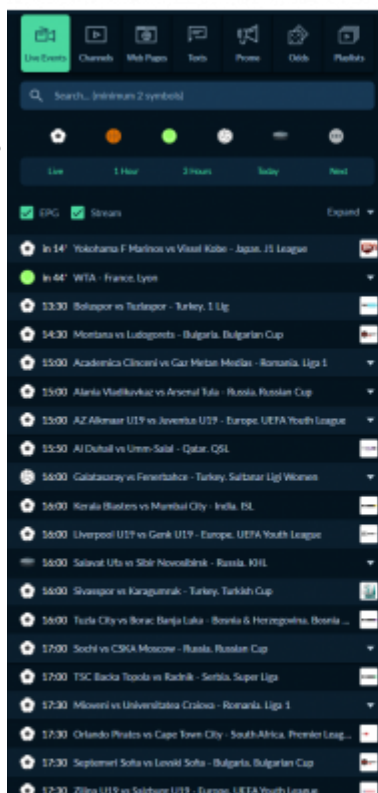

Live Events list

Individual live event's channels list

Individual live event's drag-and-drop dialog

The following live sports channel groups are currently available for TV Manager users:

- Australian Sports
- Balkan Sports
- East European Sports
- European Sports
- Russian Sports
- South African Sports
- Turkish Sports
- UK Sports
- Lithuanian General