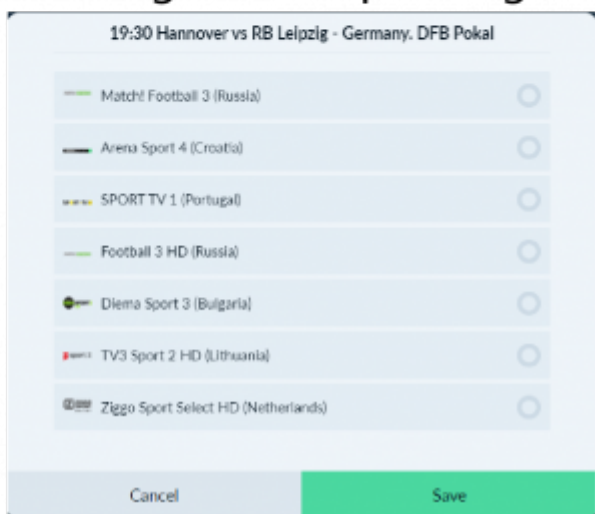

## Live Sports

One of the main and best-utilized features of TV Manager is live sports.

There are more than 150 live channels to choose the live sports events from. TV Manager features an easy-to-use interface where each user can choose which matches or sporting events he or she wants to view.

Live Events list

Individual live event's channels list

Individual live event's drag-and-drop dialog

The following live sports channel groups are currently available for TV Manager users:

- Australian Sports
- Balkan Sports
- East European Sports
- European Sports
- Russian Sports
- South African Sports
- Turkish Sports
- UK Sports
- Lithuanian General