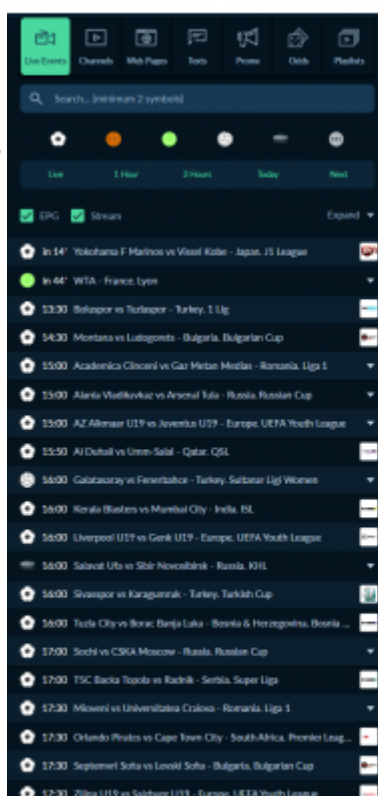

TV Manager Features (In Progress)

Overview

TV Manager is a comprehensive live sport and betting screens platform, specifically tailored to sports betting markets. It is an easy-to-use drag-and-drop media system that allows users to create and manage betting pages, view live sports, engage customers with promos, organize playlists, and much more.

The entire TV Manager system is based on a drag-and-drop method of management, i.e. all the user needs to do to see the content is to drag the desired content and drop it on the group of TV Manager set-top-boxes.

Live Sports

One of the main and best-utilized features of TV Manager is live sports.

There are more than 150 live channels to choose the live sports events from. TV Manager features an easy-to-use interface where each user can choose which matches or sporting events he or she wants to view.

Live Events list