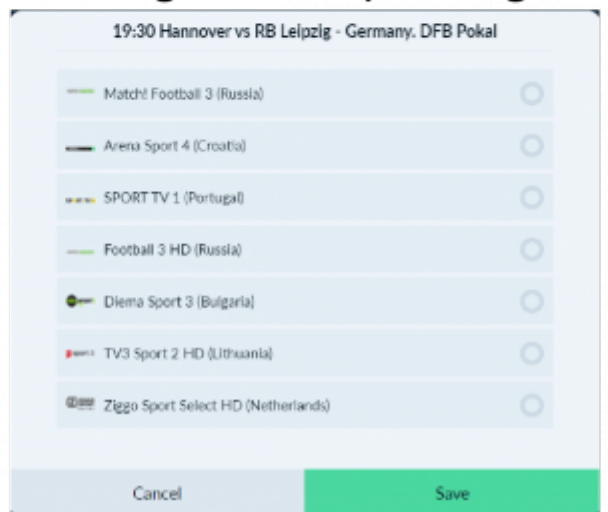

Live Sports

One of the main and best-utilized features of TV Manager is live sports. There are more than 150 live channels to choose the live sports events from. TV Manager features an easy-to-use interface where each user can choose which matches or sporting events he or she wants to view.

Live Events list

Individual live event's channels list

Individual live event's drag-and-drop dialog

The following live sports channel groups are currently available for TV Manager users:

- Australian Sports
- Balkan Sports
- East European Sports
- European Sports
- Russian Sports
- South African Sports
- Turkish Sports
- UK Sports
- Lithuanian General