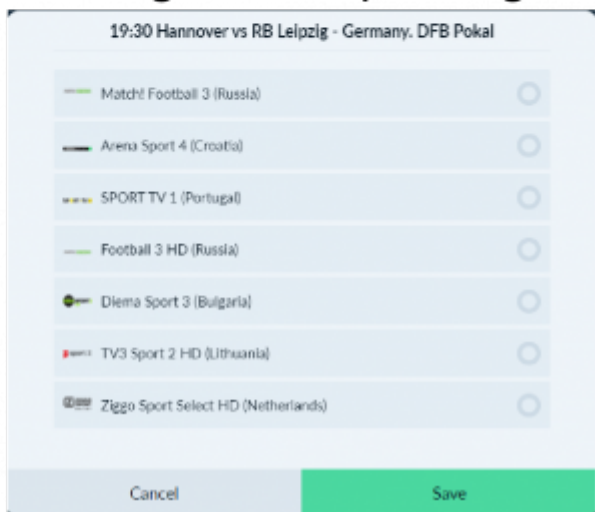

Live Sports

One of the main and best-utilized features of TV Manager is live sports. There are more than 150 live channels to choose the live sports events from. TV Manager features an easy-to-use interface where each user can choose which matches or sporting events he or she wants to view.

Live Events list

Individual live event's channels list

Individual live event's drag-and-drop dialog

The following live sports channel groups are currently available for TV Manager users:

- Australian Sports
- Balkan Sports
- East European Sports
- European Sports
- Russian Sports
- South African Sports
- Turkish Sports
- UK Sports
- Lithuanian General