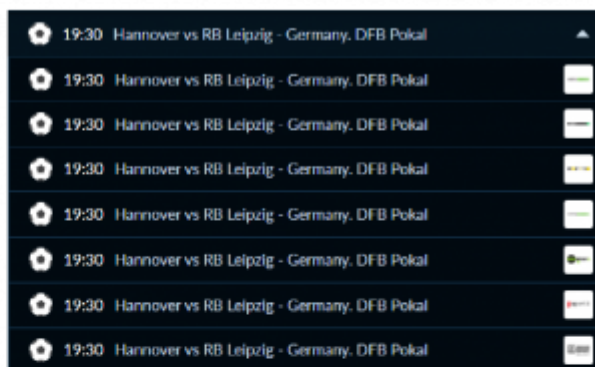

Individual live event's channels list