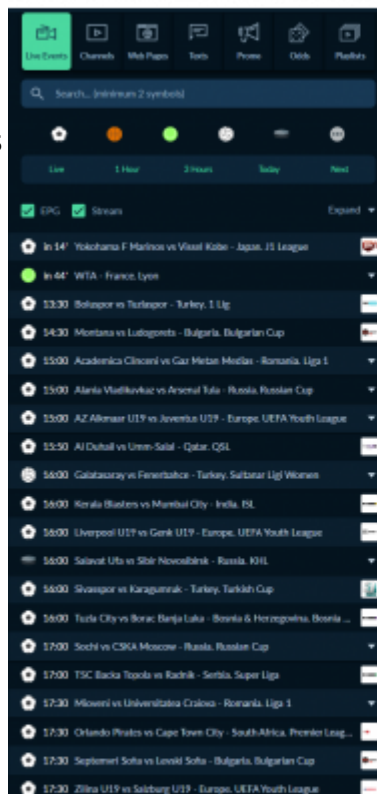

TV Manager Features (In Progress)

Overview

TV Manager is a comprehensive live sport and betting screens platform, specifically tailored to sports betting markets. It is an easy-to-use drag-and-drop media system that allows users to create and manage betting pages, view live sports, engage customers with promos, organize playlists, and much more.

The entire TV Manager system is based on a drag-and-drop method of management, i.e. all the user needs to do to see the content is to drag the desired content and drop it on the group of TV Manager set-top-boxes.

Live Sports

One of the main and best-utilized features of TV Manager is live sports. There are more than 150 live channels to choose the live sports events from. TV Manager features an easy-to-use interface where each user can choose which matches or sporting events he or she wants to view.

Live Events list