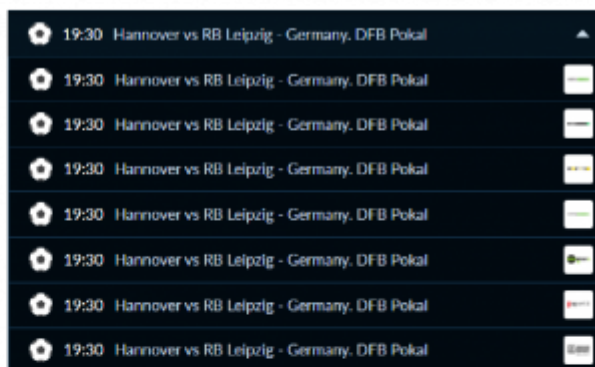

## Live Sports

One of the main and best-utilized features of TV Manager is live sports.

There are more than 150 live channels to choose the live sports events from. TV Manager features an easy-to-use interface where each user can choose which matches or sporting events he or she wants to view.

Live Events list

Individual live event's channels list

Individual live event's drag-and-drop dialog

The following live sports channel groups are currently available for TV Manager users:

- Australian Sports
- Balkan Sports
- East European Sports
- European Sports
- Russian Sports
- South African Sports
- Turkish Sports
- UK Sports
- Lithuanian General