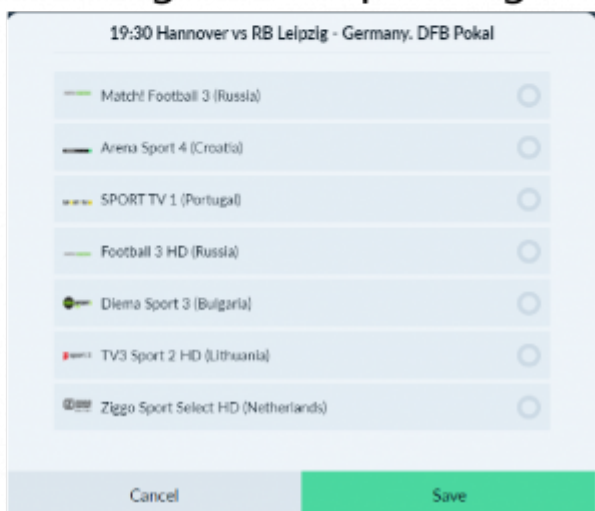

Live Sports

One of the main and best-utilized features of TV Manager is live sports.

There are more than 150 live channels to choose the live sports events from. TV Manager features an easy-to-use interface where each user can choose which matches or sporting events he or she wants to view.

Live Events list

Individual live event's channels list

Individual live event's drag-and-drop dialog

The following live sports channel groups are currently available for TV Manager users:

- Australian Sports
- Balkan Sports
- East European Sports
- European Sports
- Russian Sports
- South African Sports
- Turkish Sports
- UK Sports
- Lithuanian General